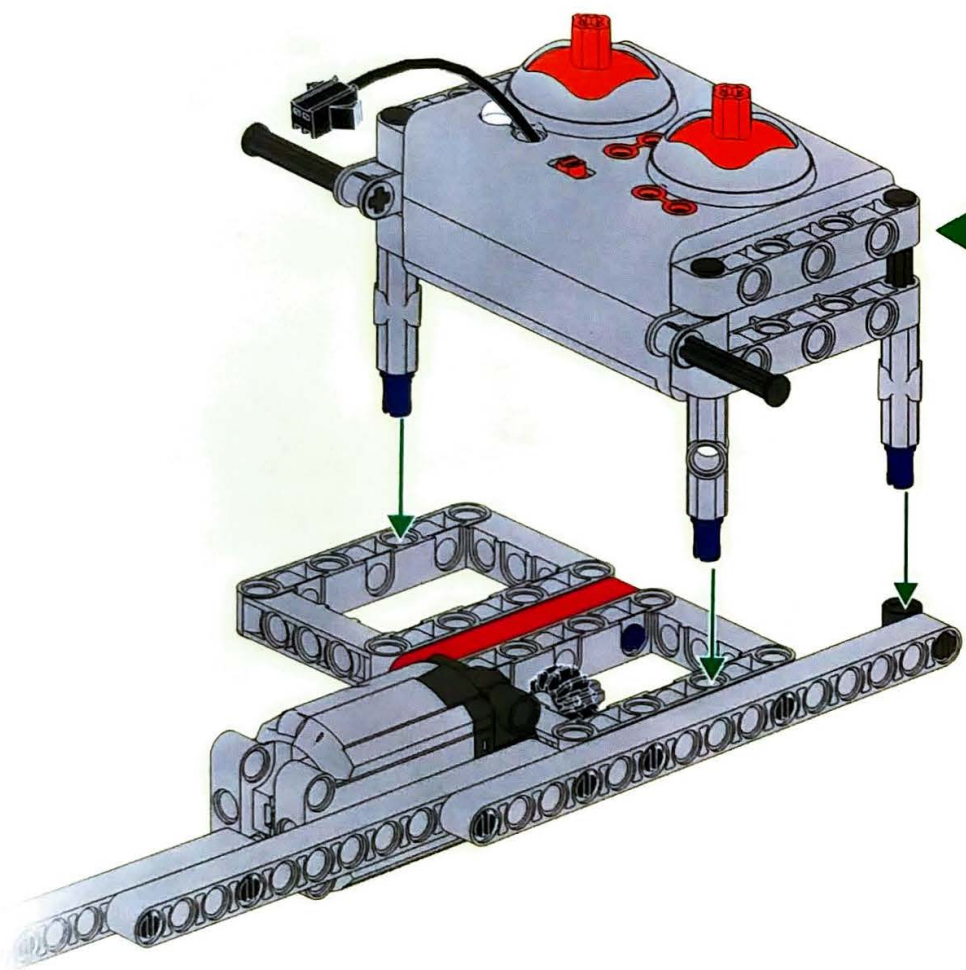

6+ AGES

NO.A-28

RED KNIGHT

191 PCS

10 IN 1
MULTI MODELS

ALLOY DRIVE SHAFT

2.4GHz

TECHNOLOGY R/C

COMBINE BUILDING BLOCK WITH RADIO CONTROL

3D interactive instructions

download on your smart device

WWW.SDLTOYS.COM

1.

2.

3.

4.