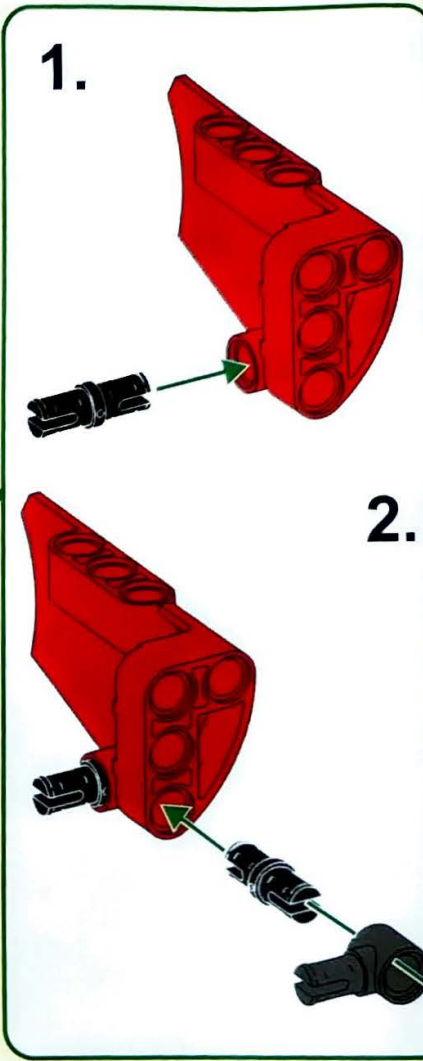

6+ AGES

NO.A-28

RED KNIGHT

191 PCS

10 IN 1
MULTI MODELS

ALLOY DRIVE SHAFT

2.4GHz

TECHNOLOGY R/C

14.

15.

16.

17.

19.

18.

20.

21.

22.

Parts list for step 22:

- 1 x 18 (white axle)
- 2 x (grey bush)
- 1 x (black gear)
- 1 x (white axle)

Parts list for step 22:

- 1 x 18 (white axle)
- 1 x 18 (white axle)

23.

24.

معتمد وفقاً للمواصفات والمعايير العالمية
 Tested according to international standards
 18 شهر أو أكثر
 18 months or more
 * يرجى قراءة التعليمات بعناية قبل اللعب
 * Please read the instructions carefully before playing
 * يرجى قراءة التعليمات بعناية قبل اللعب
 * Please read the instructions carefully before playing