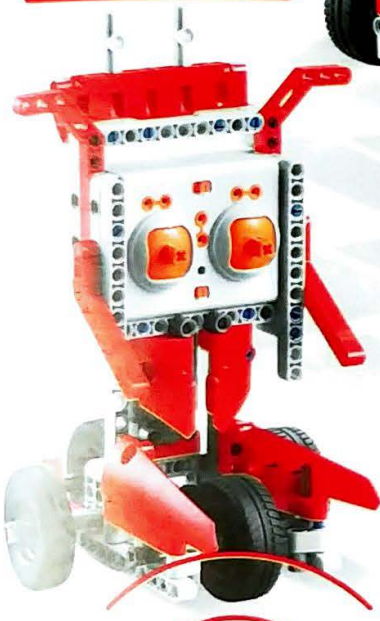

6+ AGES

NO.A-28

RED KNIGHT

191 PCS

10 IN 1
MULTI MODELS

ALLOY DRIVE SHAFT

2.4GHz

TECHNOLOGY R/C

COMBINE BUILDING BLOCK WITH RADIO CONTROL

3D interactive instructions

download on your smart device

WWW.SDLTOYS.COM

1.

2.

3.

4.

22.

Parts list for step 22:

- 1 x 18 (white axle)
- 2 x (grey bush)
- 1 x (black gear)
- 1 x (white axle)

Parts list for step 22:

- 1 x 18 (white axle)
- 1 x 18 (white axle)

23.

24.

معتمد وفقاً للمواصفات والمعايير العالمية
 Tested according to international standards
 18 شهر أو أكثر
 18 months or more
 * يرجى قراءة التعليمات بعناية قبل اللعب
 * Please read the instructions carefully before playing
 * يرجى قراءة التعليمات بعناية قبل اللعب
 * Please read the instructions carefully before playing