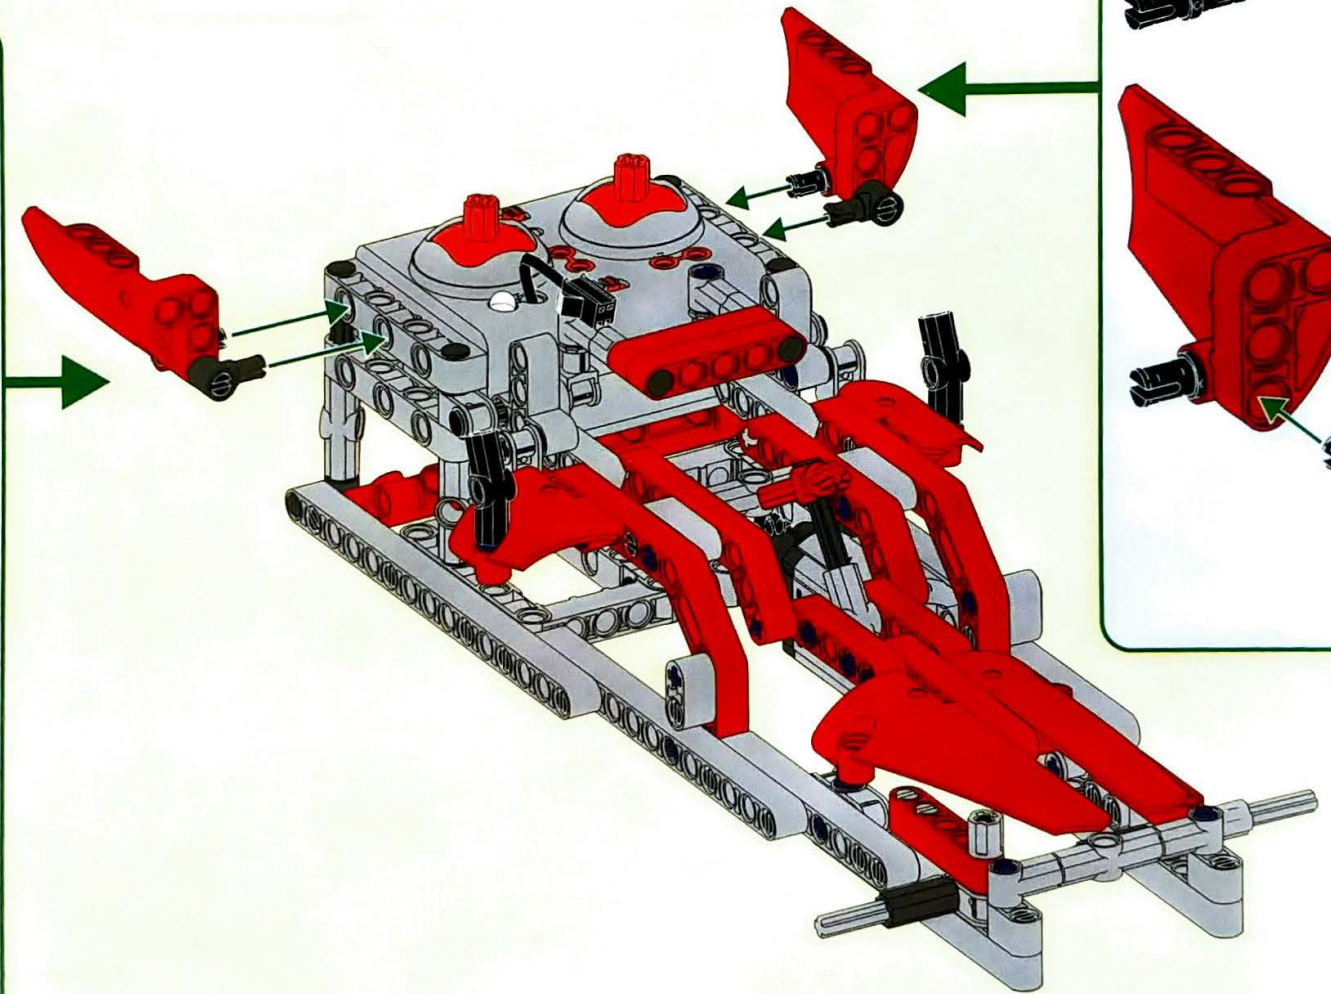

6+ AGES

NO.A-28

RED KNIGHT

191 PCS

10 IN 1
MULTI MODELS

ALLOY DRIVE SHAFT

2.4GHz

TECHNOLOGY R/C

14.

15.

16.

17.

19.

18.

20.

21.

22.

Parts list for step 22:

- 1 x 18 (white axle)
- 2 x (grey bush)
- 1 x (black gear)
- 1 x (white axle)

Parts list for step 22:

- 1 x 18 (white axle)
- 1 x 18 (white axle)

23.

24.

معتمد وفقاً للمواصفات والمعايير العالمية
 Tested according to international standards
 18 شهر أو أكثر
 18 months or more
 * يرجى قراءة التعليمات بعناية قبل اللعب
 * Please read the instructions carefully before playing
 * يرجى قراءة التعليمات بعناية قبل اللعب
 * Please read the instructions carefully before playing