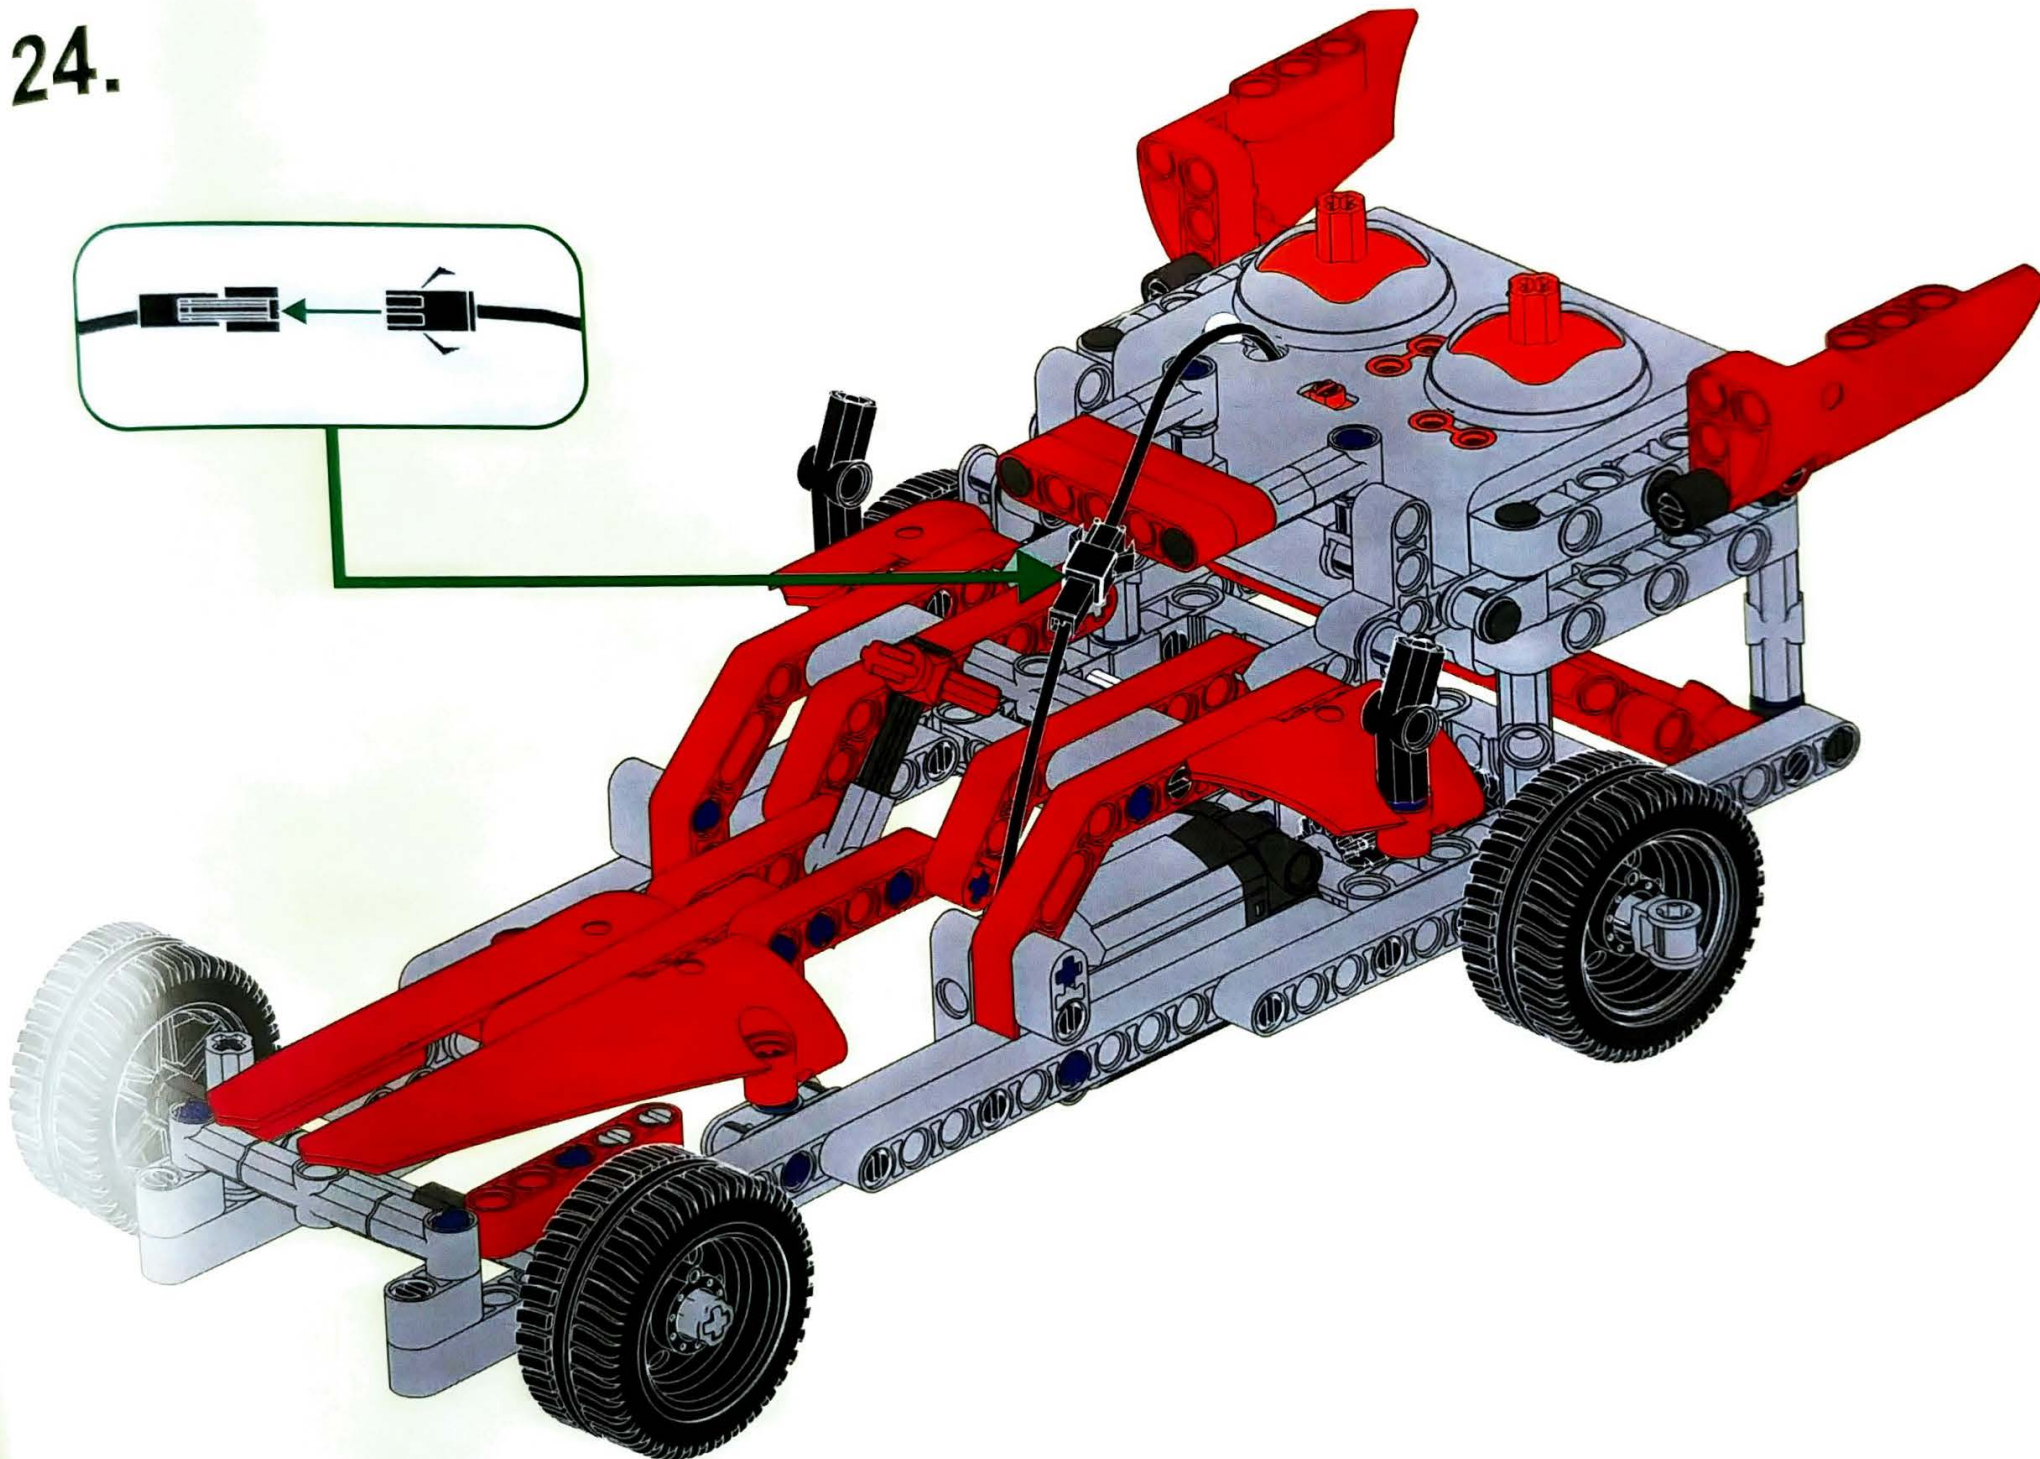

6+ AGES

NO.A-28

RED KNIGHT

191 PCS

10 IN 1
MULTI MODELS

ALLOY DRIVE SHAFT

2.4GHz

TECHNOLOGY R/C

22.

Parts list for step 22:

- 1 x 18 (white axle)
- 2 x (grey bush)
- 1 x (black gear)
- 1 x (white axle)

Parts list for step 22:

- 1 x 18 (white axle)
- 1 x 18 (white axle)

23.

24.

معتمد وفقاً للمواصفات والمعايير العالمية
 Tested according to international standards
 18 شهر أو أكثر
 18 months or more
 * يرجى قراءة التعليمات بعناية قبل اللعب
 * Please read the instructions carefully before playing
 * يرجى قراءة التعليمات بعناية قبل اللعب
 * Please read the instructions carefully before playing