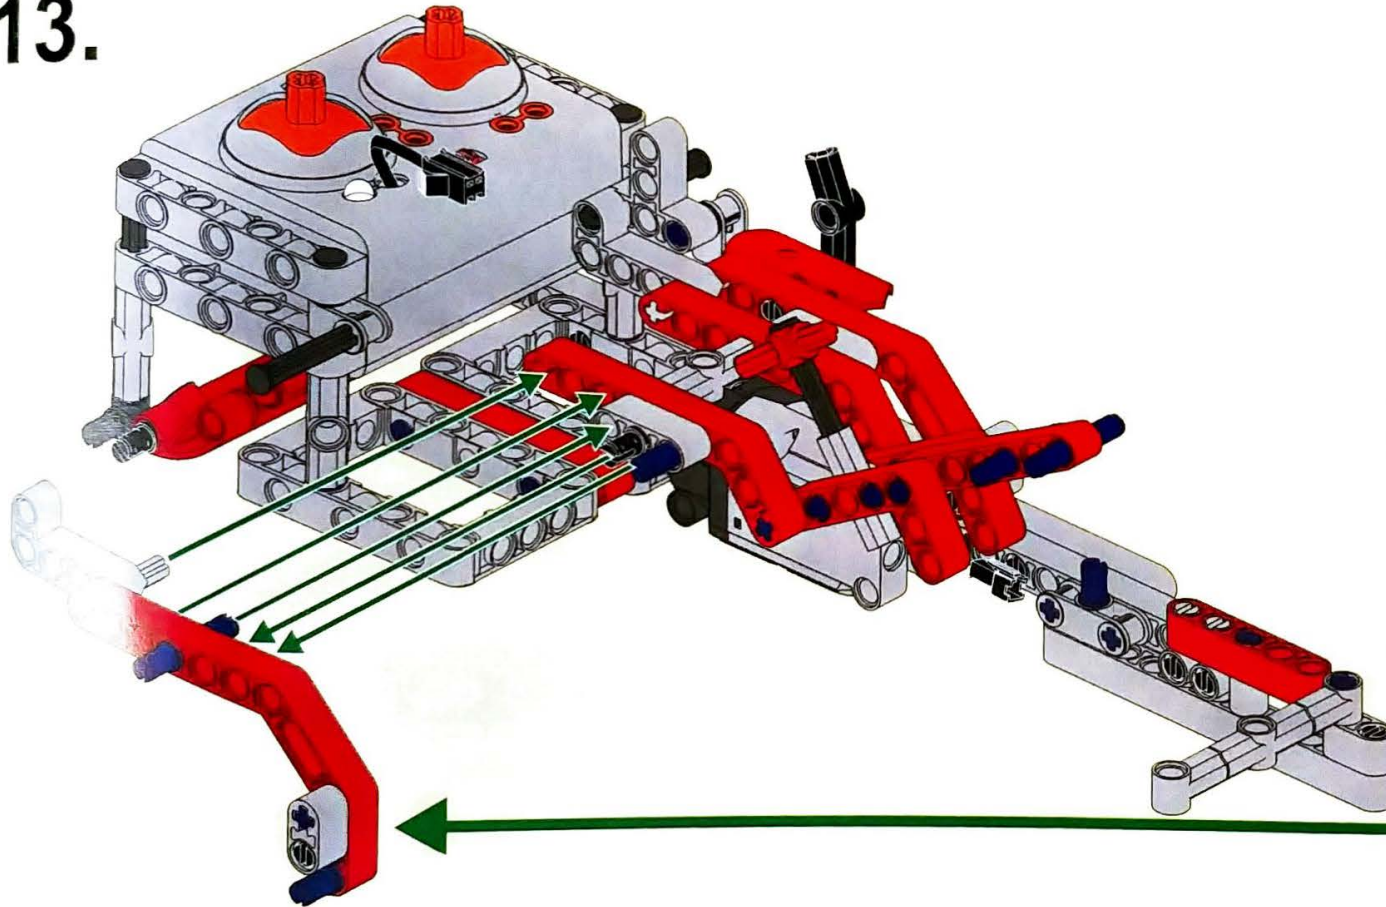

6+ AGES

NO.A-28

RED KNIGHT

191 PCS

10 IN 1
MULTI MODELS

ALLOY DRIVE SHAFT

2.4GHz

TECHNOLOGY R/C

14.

15.

16.

17.

19.

18.

20.

21.

22.

Parts list for step 22:

- 1 x 18 (white axle)
- 2 x (grey bush)
- 1 x (black gear)
- 1 x (white axle)

Parts list for step 22:

- 1 x 18 (white axle)
- 1 x 18 (white axle)

23.

24.

معتمد وفقاً للمواصفات والمعايير العالمية
 Tested according to international standards
 18 شهر أو أكثر
 18 months or more
 * يرجى قراءة التعليمات بعناية قبل اللعب
 * Please read the instructions carefully before playing
 * يرجى قراءة التعليمات بعناية قبل اللعب
 * Please read the instructions carefully before playing