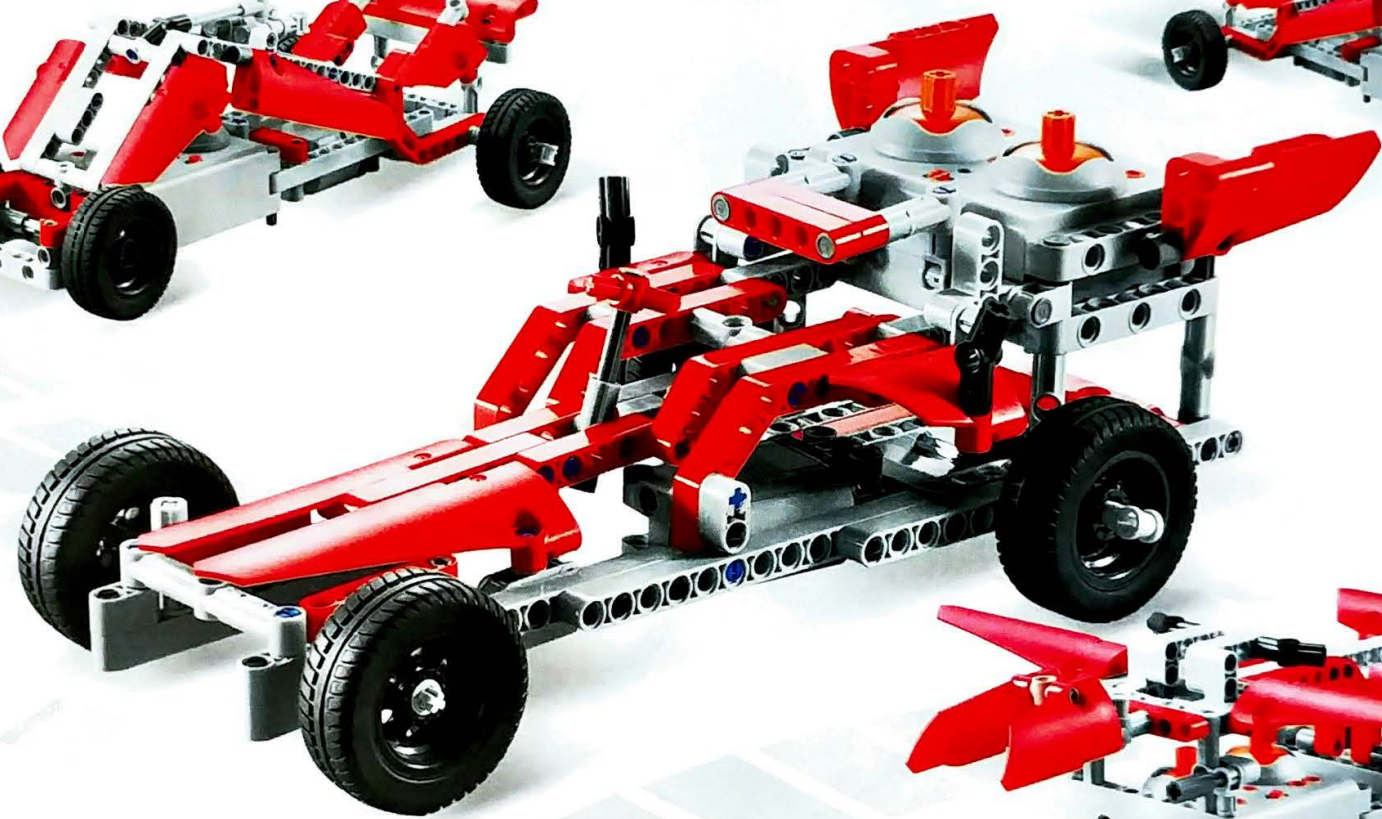

6+ AGES

NO.A-28

RED KNIGHT

191 PCS

10 IN 1
MULTI MODELS

ALLOY DRIVE SHAFT

2.4GHz

TECHNOLOGY R/C

COMBINE BUILDING BLOCK WITH RADIO CONTROL

3D interactive instructions

download on your smart device

WWW.SDLTOYS.COM

1.

2.

3.

4.