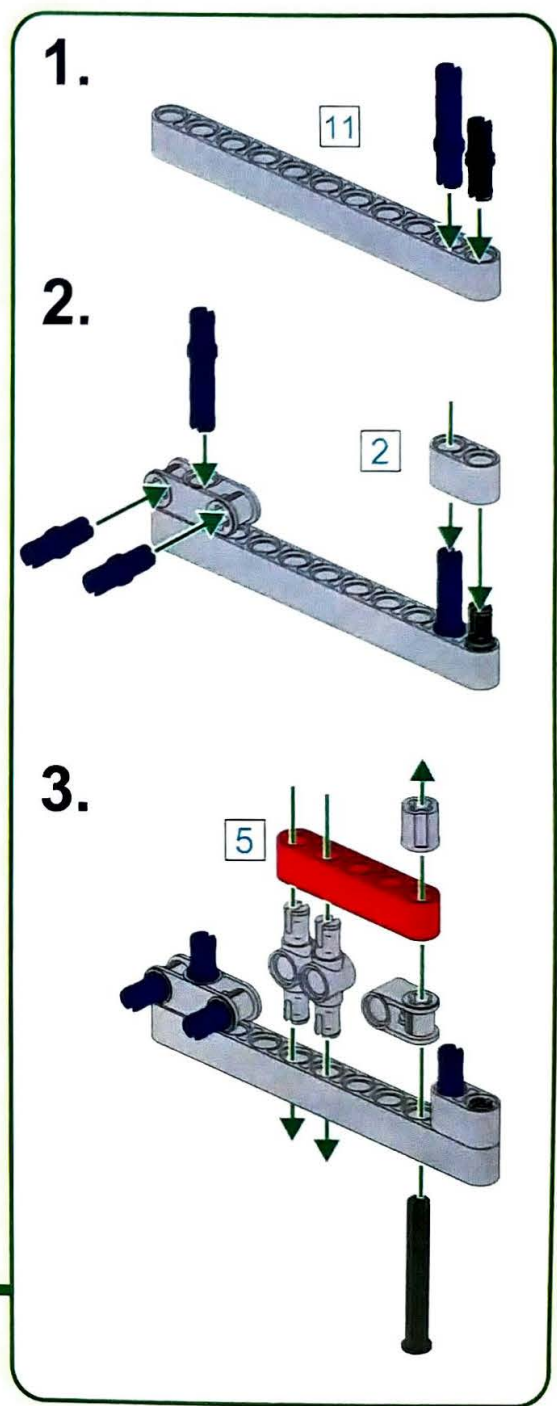

6+ AGES

NO.A-28

RED KNIGHT

191 PCS

10 IN 1
MULTI MODELS

ALLOY DRIVE SHAFT

2.4GHz

TECHNOLOGY R/C

5.

6.

7.

9.

10.

11.

12.

13.

14.

15.

16.

17.

19.

18.

20.

21.

22.

Parts list for step 22:

- 1 x 18 (white axle)
- 2 x (grey bush)
- 1 x (black gear)
- 1 x (white axle)

Parts list for step 22:

- 1 x 18 (white axle)
- 1 x 18 (white axle)

23.

24.

معتمد وفقاً للمواصفات والمعايير العالمية
 Tested according to international standards
 18 شهر أو أكثر
 18 months or more
 * يرجى قراءة التعليمات بعناية قبل اللعب
 * Please read the instructions carefully before playing
 * يرجى قراءة التعليمات بعناية قبل اللعب
 * Please read the instructions carefully before playing