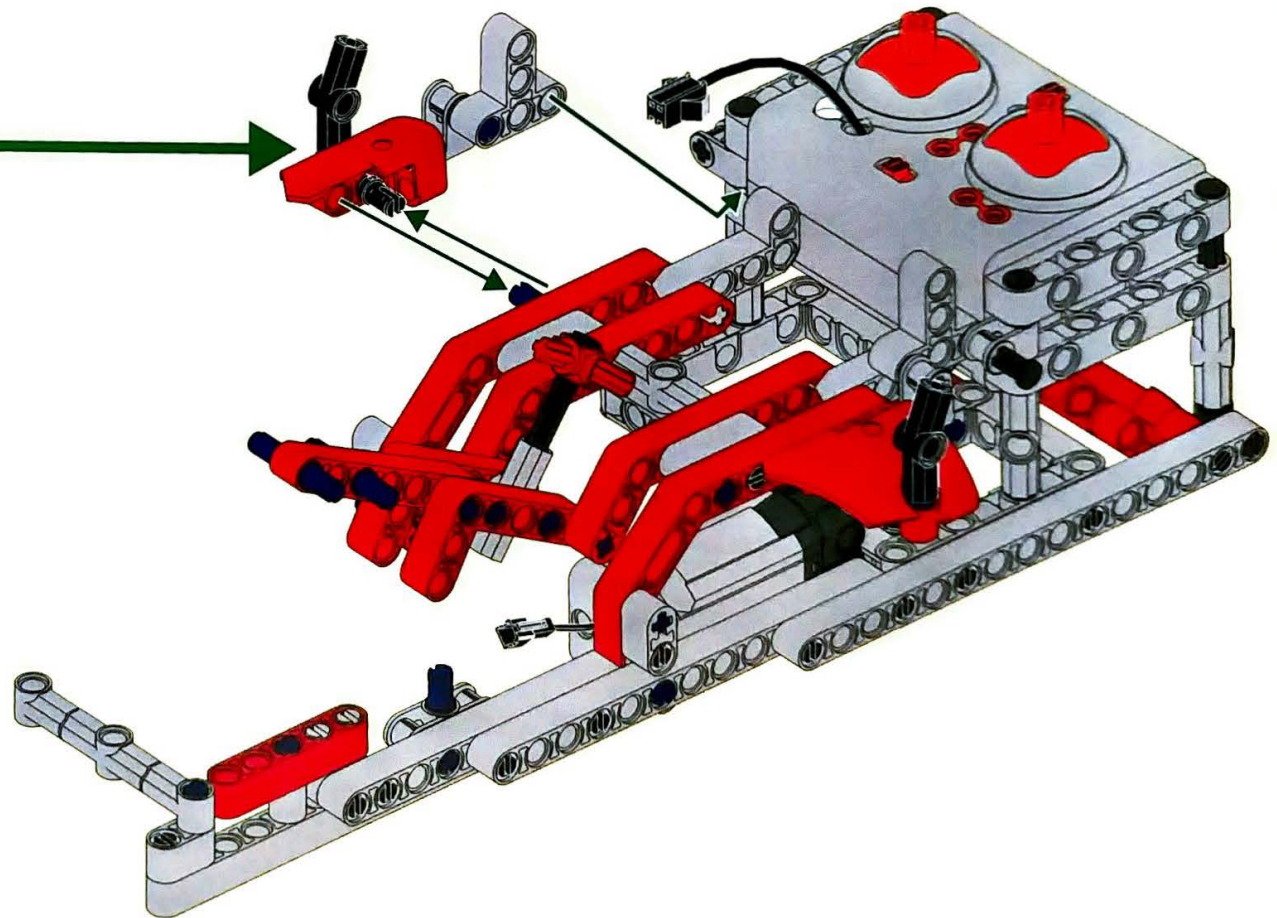

6+ AGES

NO.A-28

RED KNIGHT

191 PCS

10 IN 1
MULTI MODELS

ALLOY DRIVE SHAFT

2.4GHz

TECHNOLOGY R/C

14.

15.

16.

17.

19.

18.

20.

21.

22.

Parts list for step 22:

- 1 x 18 (white axle)
- 2 x (grey bush)
- 1 x (black gear)
- 1 x (white axle)

Parts list for step 22:

- 1 x 18 (white axle)
- 1 x 18 (white axle)

23.

24.

معتمد وفقاً للمواصفات والمعايير العالمية
 Tested according to international standards
 18 شهر أو أكثر
 18 months or more
 * يرجى قراءة التعليمات بعناية قبل اللعب
 * Please read the instructions carefully before playing
 * يرجى قراءة التعليمات بعناية قبل اللعب
 * Please read the instructions carefully before playing