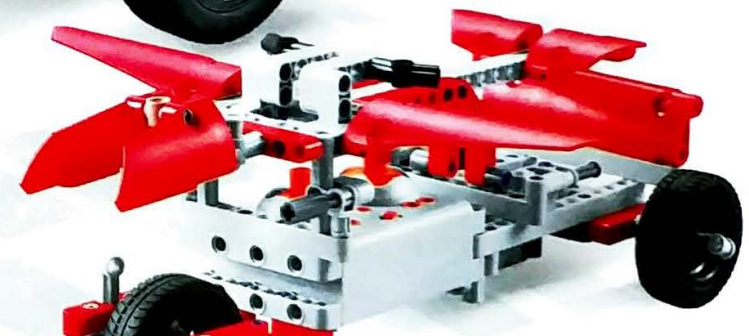

6+ AGES

NO.A-28

RED KNIGHT

191 PCS

10 IN 1
MULTI MODELS

ALLOY DRIVE SHAFT

2.4GHz

TECHNOLOGY R/C

COMBINE BUILDING BLOCK WITH RADIO CONTROL

3D interactive instructions

download on your smart device

WWW.SDLTOYS.COM

1.

2.

3.

4.