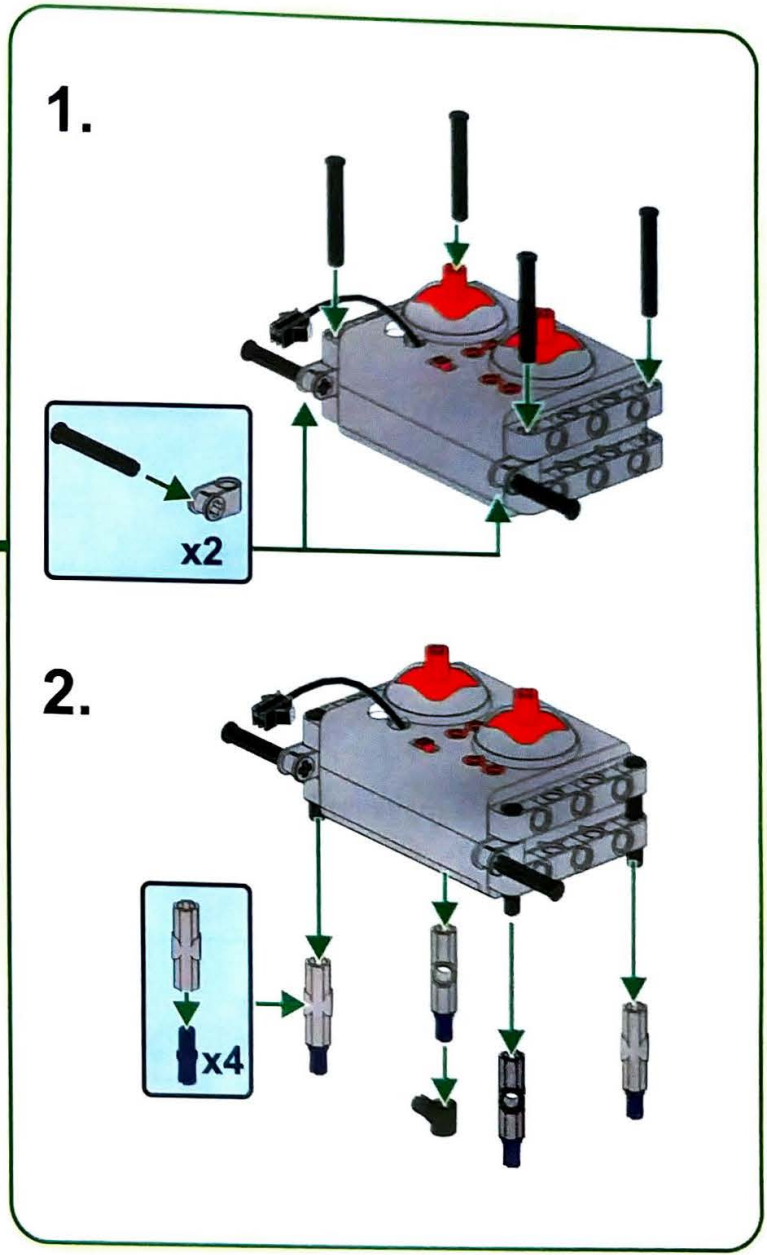

6+ AGES

NO.A-28

RED KNIGHT

191 PCS

10 IN 1
MULTI MODELS

ALLOY DRIVE SHAFT

2.4GHz

TECHNOLOGY R/C

COMBINE BUILDING BLOCK WITH RADIO CONTROL

3D interactive instructions

download on your smart device

WWW.SDLTOYS.COM

1.

2.

3.

4.