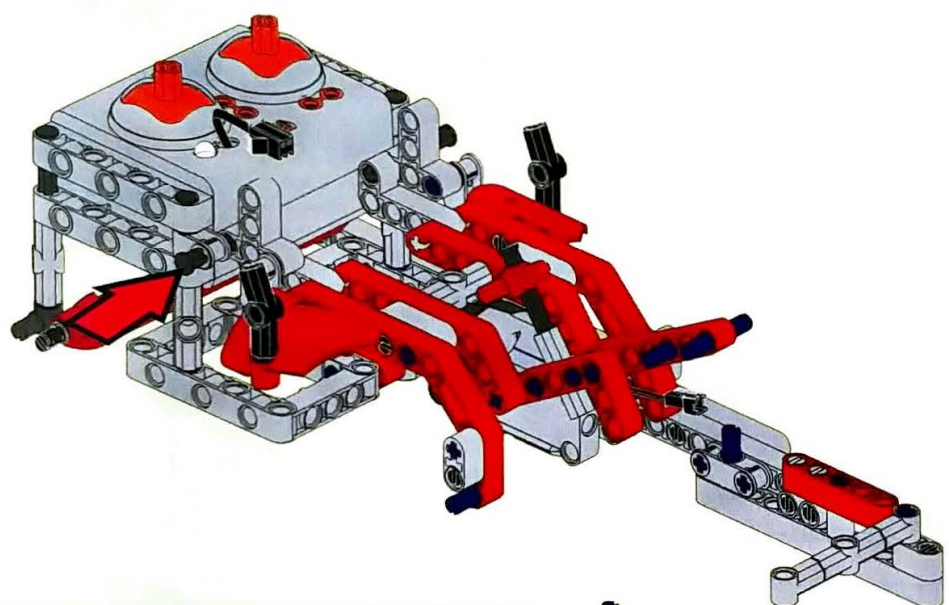

6+ AGES

NO.A-28

RED KNIGHT

191 PCS

10 IN 1
MULTI MODELS

ALLOY DRIVE SHAFT

2.4GHz

TECHNOLOGY R/C

14.

15.

16.

17.

19.

18.

20.

21.

22.

Parts list for step 22:

- 1 x 18 (white axle)
- 2 x (grey bush)
- 1 x (black gear)
- 1 x (white axle)

Parts list for step 22:

- 1 x 18 (white axle)
- 1 x 18 (white axle)

23.

24.

معتمد وفقاً للمواصفات والمعايير العالمية
 Tested according to international standards
 18 شهر أو أكثر
 18 months or more
 * يرجى قراءة التعليمات بعناية قبل اللعب
 * Please read the instructions carefully before playing
 * يرجى قراءة التعليمات بعناية قبل اللعب
 * Please read the instructions carefully before playing