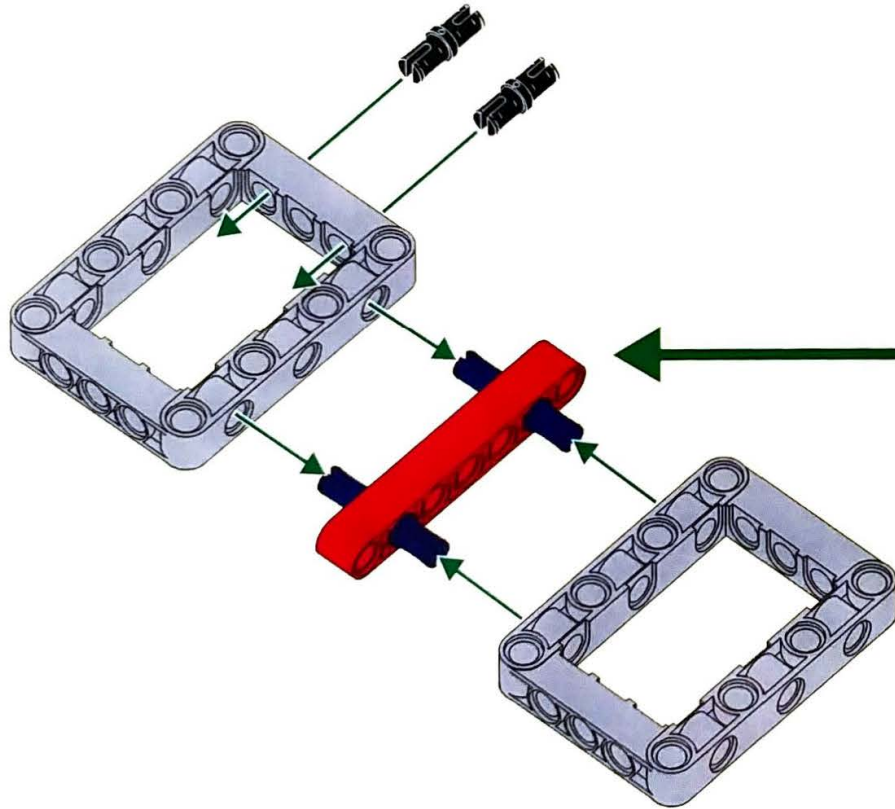

6+ AGES

NO.A-28

RED KNIGHT

191 PCS

10 IN 1
MULTI MODELS

ALLOY DRIVE SHAFT

2.4GHz

TECHNOLOGY R/C

COMBINE BUILDING BLOCK WITH RADIO CONTROL

3D interactive instructions

download on your smart device

WWW.SDLTOYS.COM

1.

2.

3.

4.

22.

Parts list for step 22:

- 1 x 18 (white axle)
- 2 x (grey bush)
- 1 x (black gear)
- 1 x (white axle)

Parts list for step 22:

- 1 x 18 (white axle)
- 1 x 18 (white axle)

23.

24.

معتمد وفقاً للمواصفات والمعايير العالمية
 Tested according to international standards
 18 شهر أو أكثر
 18 months or more
 * يرجى قراءة التعليمات بعناية قبل اللعب
 * Please read the instructions carefully before playing
 * يرجى قراءة التعليمات بعناية قبل اللعب
 * Please read the instructions carefully before playing