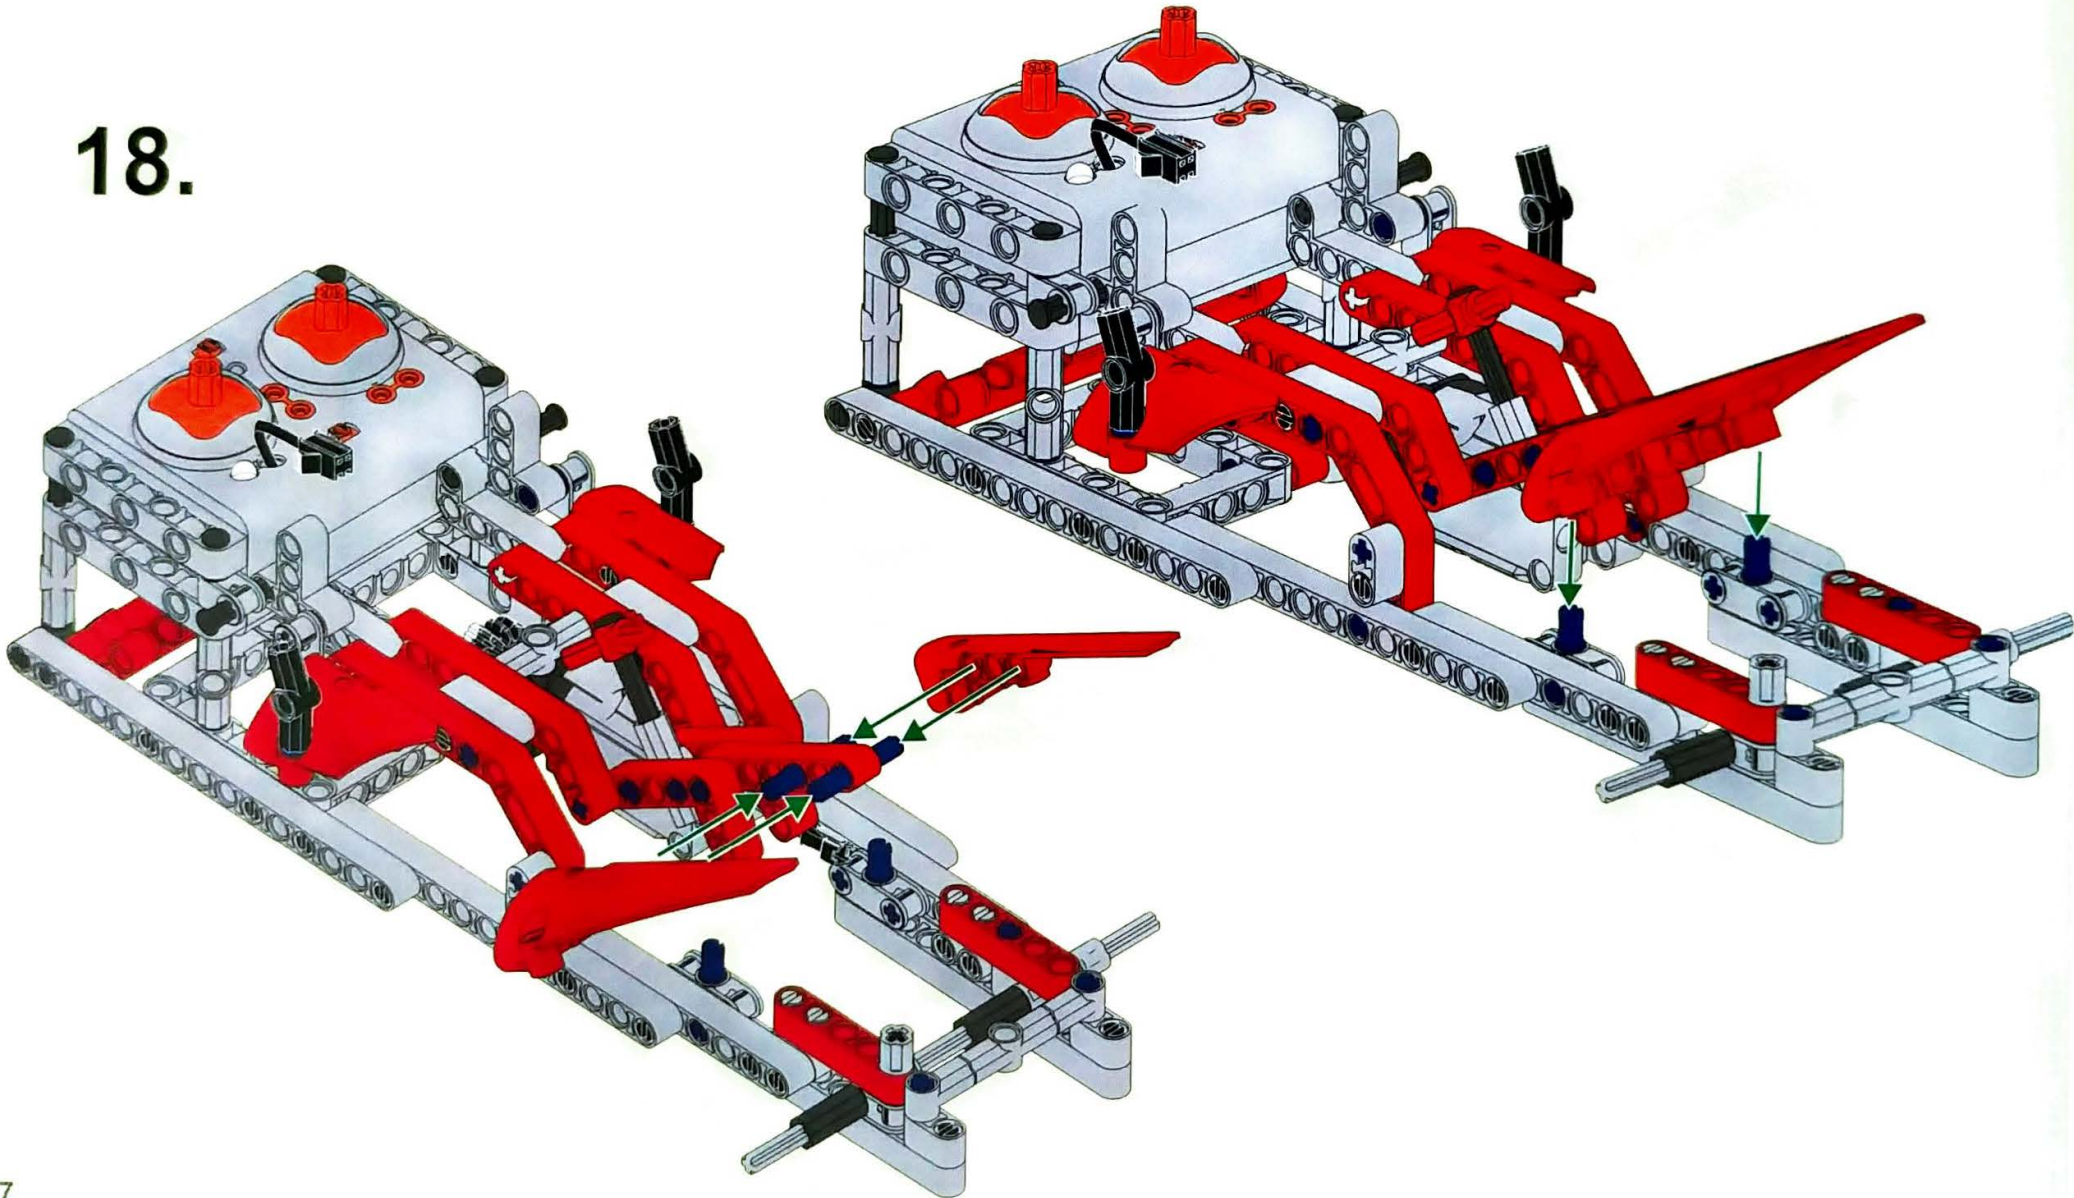

6+ AGES

NO.A-28

RED KNIGHT

191 PCS

10 IN 1
MULTI MODELS

ALLOY DRIVE SHAFT

2.4GHz

TECHNOLOGY R/C

14.

15.

16.

17.

19.

18.

20.

21.

22.

Parts list for step 22:

- 1 x 18 (white axle)
- 2 x (grey bush)
- 1 x (black gear)
- 1 x (white axle)

Parts list for step 22:

- 1 x 18 (white axle)
- 1 x 18 (white axle)

23.

24.

معتمد وفقاً للمواصفات والمعايير العالمية
 Tested according to international standards
 18 شهر أو أكثر
 18 months or more
 * يرجى قراءة التعليمات بعناية قبل اللعب
 * Please read the instructions carefully before playing
 * يرجى قراءة التعليمات بعناية قبل اللعب
 * Please read the instructions carefully before playing