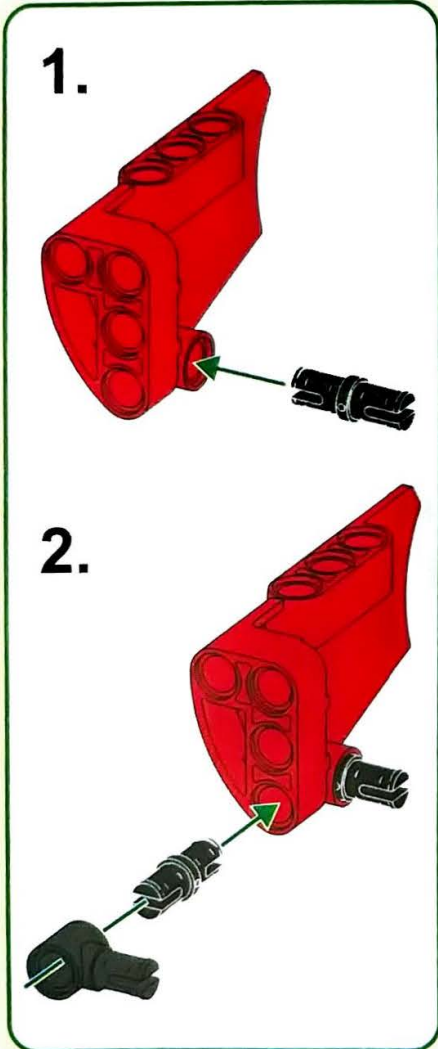

6+ AGES

NO.A-28

RED KNIGHT

191 PCS

10 IN 1
MULTI MODELS

ALLOY DRIVE SHAFT

2.4GHz

TECHNOLOGY R/C

14.

15.

16.

17.

19.

18.

20.

21.

22.

Parts list for step 22:

- 1 x 18 (white axle)
- 2 x (grey bush)
- 1 x (black gear)
- 1 x (white axle)

Parts list for step 22:

- 1 x 18 (white axle)
- 1 x 18 (white axle)

23.

24.

معتمد وفقاً للمواصفات والمعايير العالمية
 Tested according to international standards
 18 شهر أو أكثر
 18 months or more
 * يرجى قراءة التعليمات بعناية قبل اللعب
 * Please read the instructions carefully before playing
 * يرجى قراءة التعليمات بعناية قبل اللعب
 * Please read the instructions carefully before playing