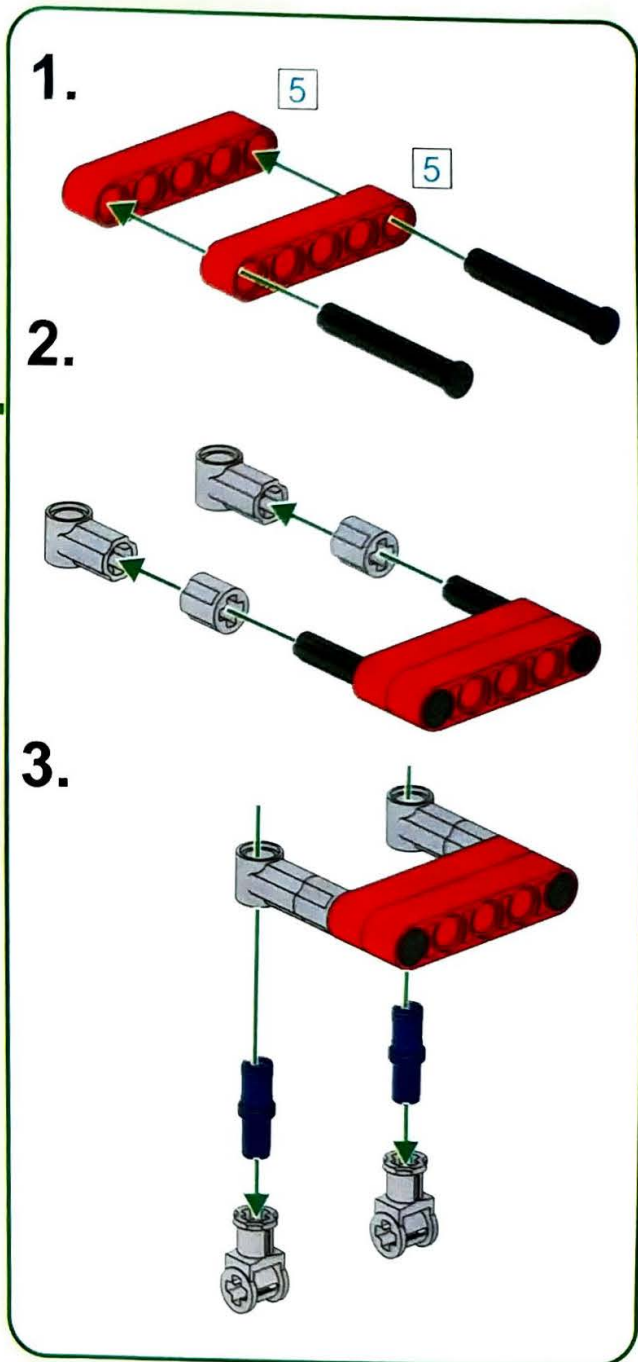

6+ AGES

NO.A-28

RED KNIGHT

191 PCS

10 IN 1
MULTI MODELS

ALLOY DRIVE SHAFT

2.4GHz

TECHNOLOGY R/C

14.

15.

16.

17.

19.

18.

20.

21.

22.

Parts list for step 22:

- 1 x 18 (white axle)
- 2 x (grey bush)
- 1 x (black gear)
- 1 x (white axle)

Parts list for step 22:

- 1 x 18 (white axle)
- 1 x 18 (white axle)

23.

24.

معتمد وفقاً للمواصفات والمعايير العالمية
 Tested according to international standards
 18 شهر أو أكثر
 18 months or more
 * يرجى قراءة التعليمات بعناية قبل اللعب
 * Please read the instructions carefully before playing
 * يرجى قراءة التعليمات بعناية قبل اللعب
 * Please read the instructions carefully before playing