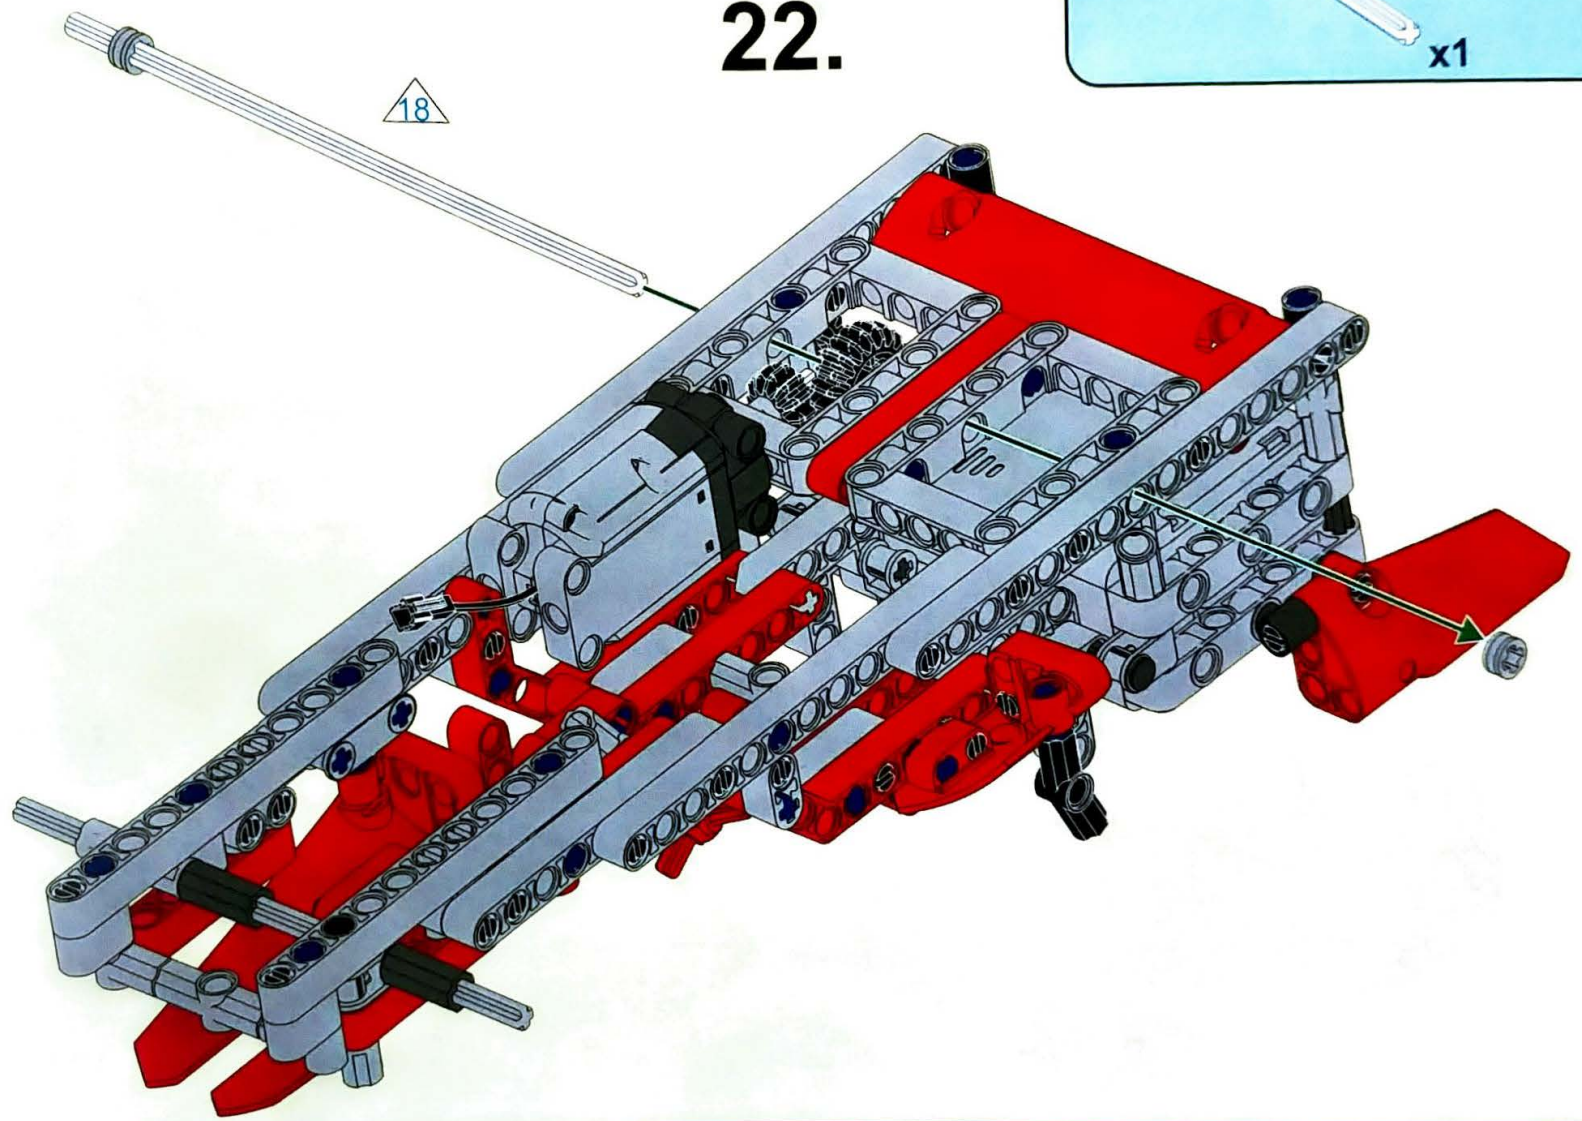

6+ AGES

NO.A-28

RED KNIGHT

191 PCS

10 IN 1
MULTI MODELS

ALLOY DRIVE SHAFT

2.4GHz

TECHNOLOGY R/C

14.

15.

16.

17.

19.

18.

20.

21.

22.

Parts list for step 22:

- 1 x 18 (white axle)
- 2 x (grey bush)
- 1 x (black gear)
- 1 x (white axle)

Parts list for step 22:

- 1 x 18 (white axle)
- 1 x 18 (white axle)

23.

24.

معتمد وفقاً للمواصفات والمعايير العالمية
 Tested according to international standards
 18 شهر أو أكثر
 18 months or more
 * يرجى قراءة التعليمات بعناية قبل اللعب
 * Please read the instructions carefully before playing
 * يرجى قراءة التعليمات بعناية قبل اللعب
 * Please read the instructions carefully before playing