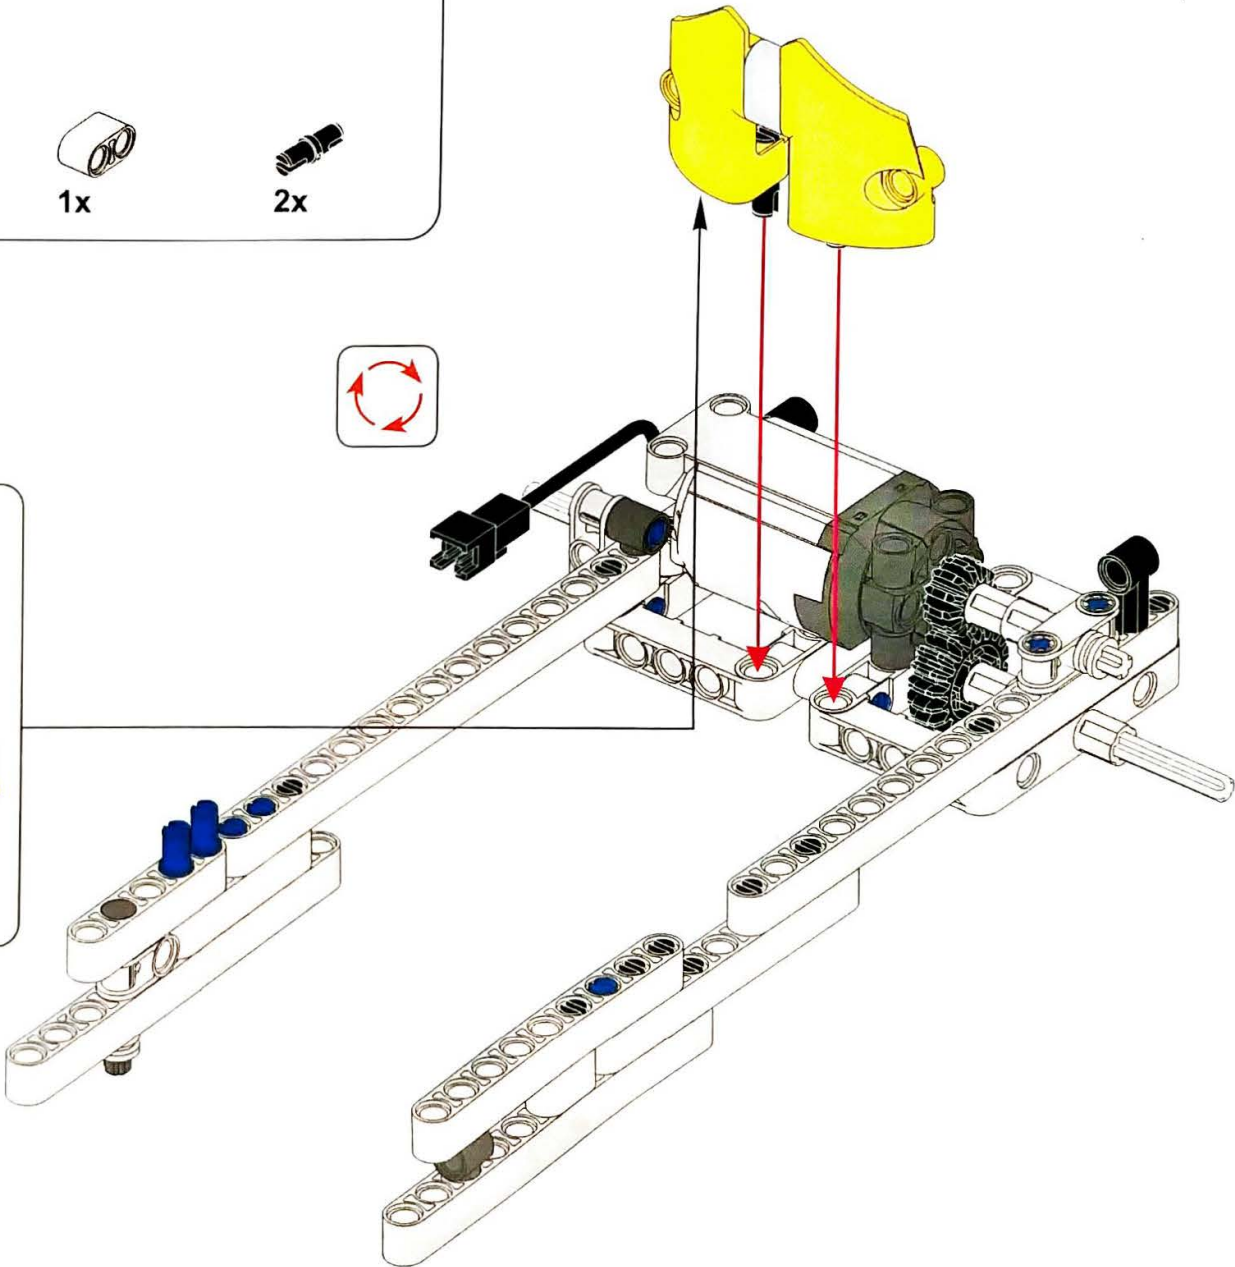

6+ AGES

NO.A-29

BUMBLEBEE

198 PCS

ALLOY DRIVE SHAFT
2.4GHz

TECHNOLOGY R/C
COMBINE BUILDING BLOCK WITH RADIO CONTROL

3D interactive instructions
download on your smart device

www.SDLTOYS.COM

10

11

12

13

14

15

16

17