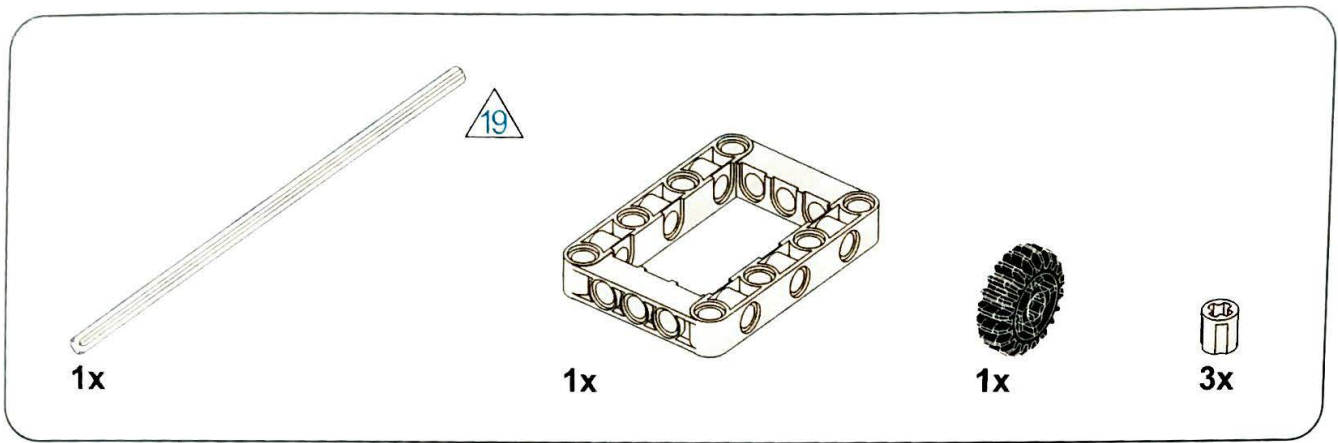

6+ AGES

NO.A-29

BUMBLEBEE

198 PCS

ALLOY DRIVE SHAFT
2.4GHz

TECHNOLOGY R/C
COMBINE BUILDING BLOCK WITH RADIO CONTROL

3D interactive instructions
download on your smart device

www.SDLTOYS.COM