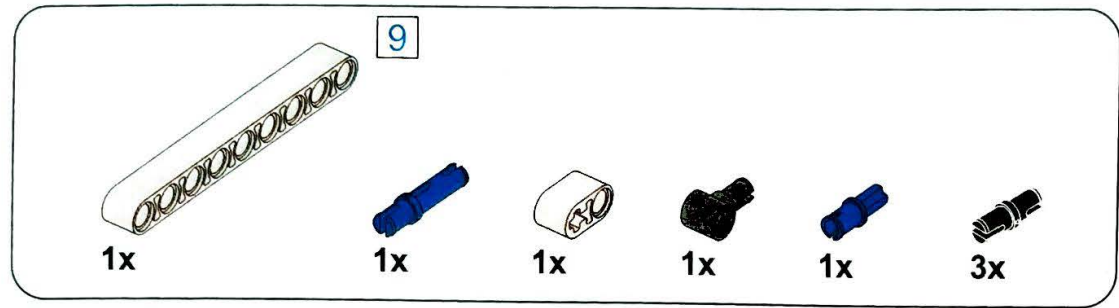

6+ AGES

NO.A-29

BUMBLEBEE

198 PCS

ALLOY DRIVE SHAFT
2.4GHz

TECHNOLOGY R/C
COMBINE BUILDING BLOCK WITH RADIO CONTROL

3D interactive instructions
download on your smart device

www.SDLTOYS.COM

1

3

4

5

6

7

8

9