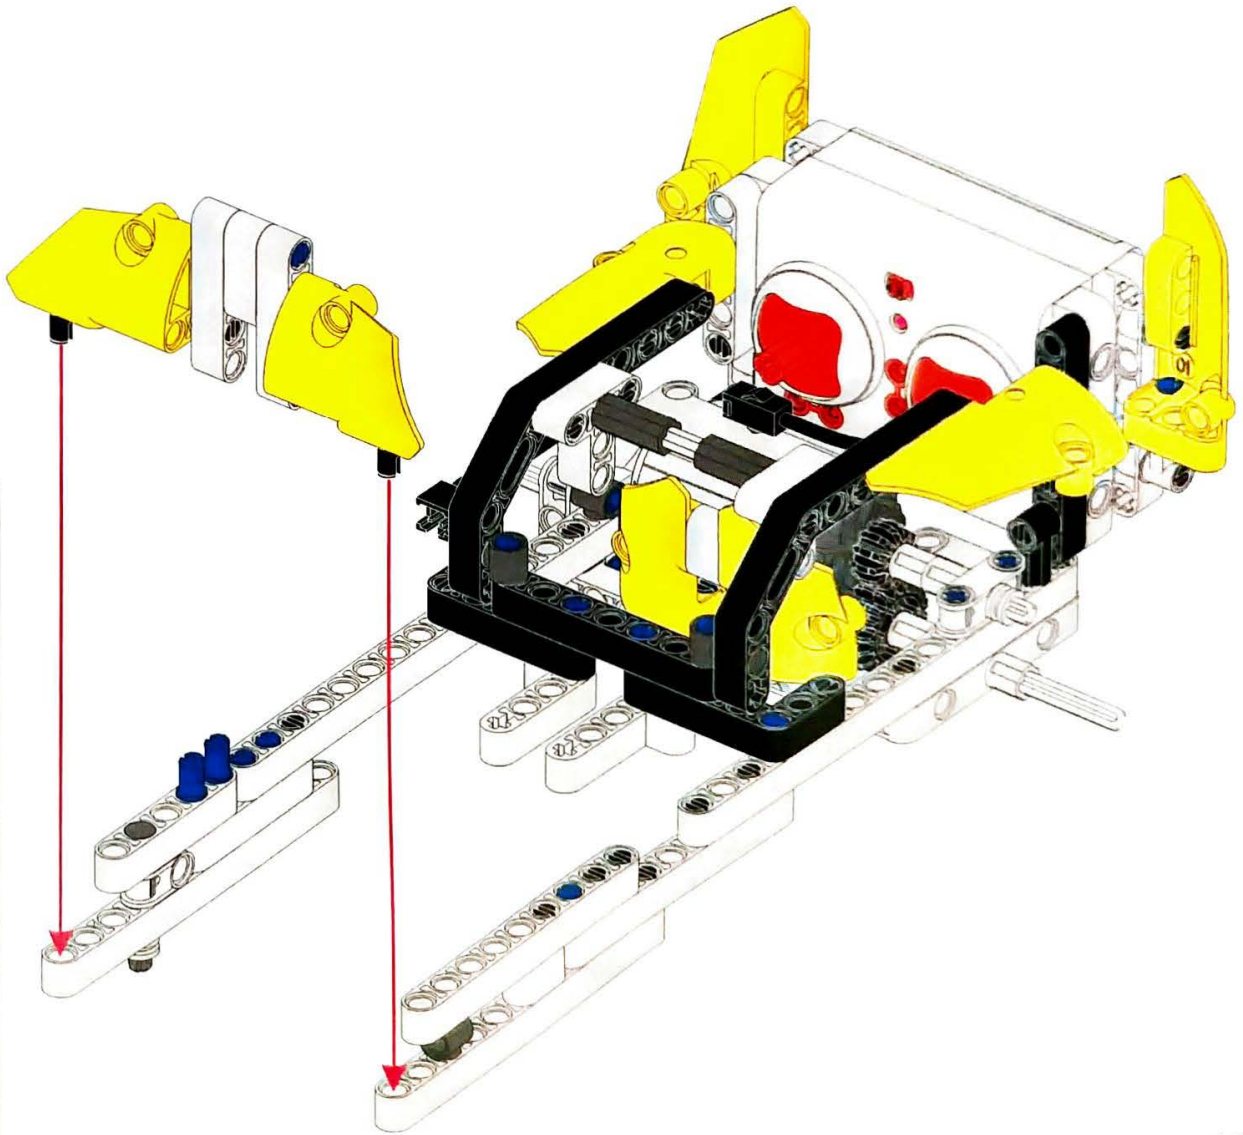

6+ AGES

NO.A-29

BUMBLEBEE

198 PCS

ALLOY DRIVE SHAFT
2.4GHz

TECHNOLOGY R/C
COMBINE BUILDING BLOCK WITH RADIO CONTROL

3D interactive instructions
download on your smart device

www.SDLTOYS.COM

10

11

12

13

14

15

16

17