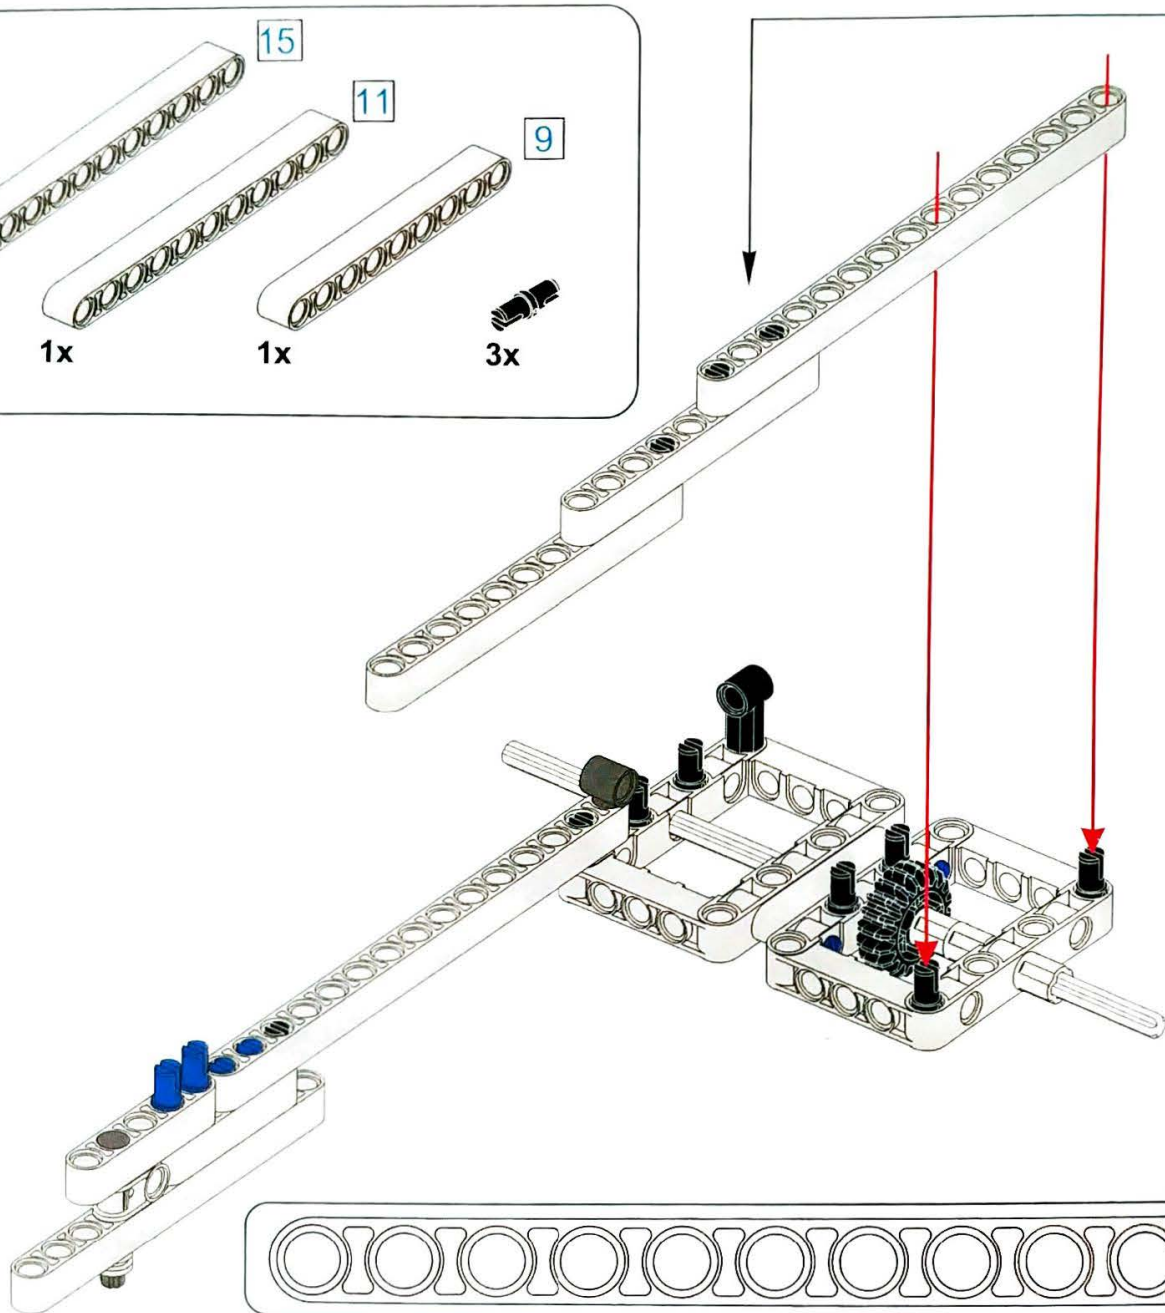

6+ AGES

NO.A-29

BUMBLEBEE

198 PCS

ALLOY DRIVE SHAFT
2.4GHz

TECHNOLOGY R/C
COMBINE BUILDING BLOCK WITH RADIO CONTROL

3D interactive instructions
download on your smart device

www.SDLTOYS.COM

1

3

4

5

6

7

8

9

10

11

12

13

14

15

16

17