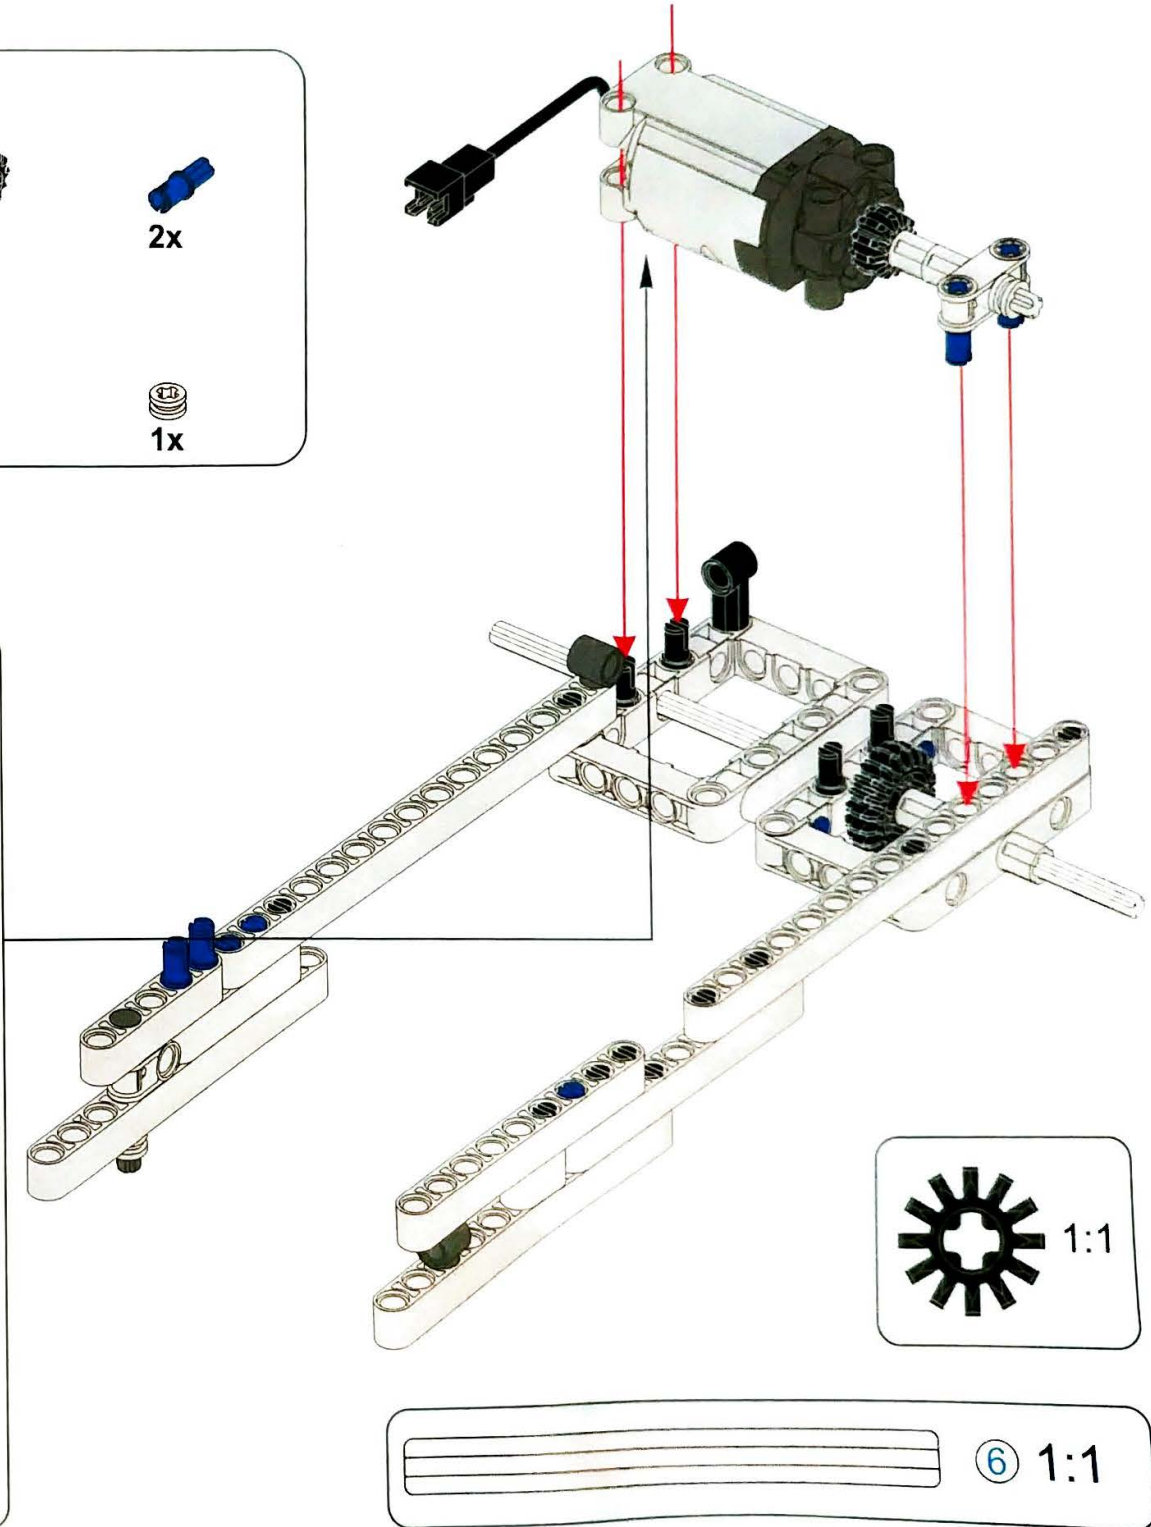

6+ AGES

NO.A-29

BUMBLEBEE

198 PCS

ALLOY DRIVE SHAFT
2.4GHz

TECHNOLOGY R/C
COMBINE BUILDING BLOCK WITH RADIO CONTROL

3D interactive instructions
download on your smart device

www.SDLTOYS.COM

1

3

4

5

6

7

8

9

10

11

12

13

14

15

16

17