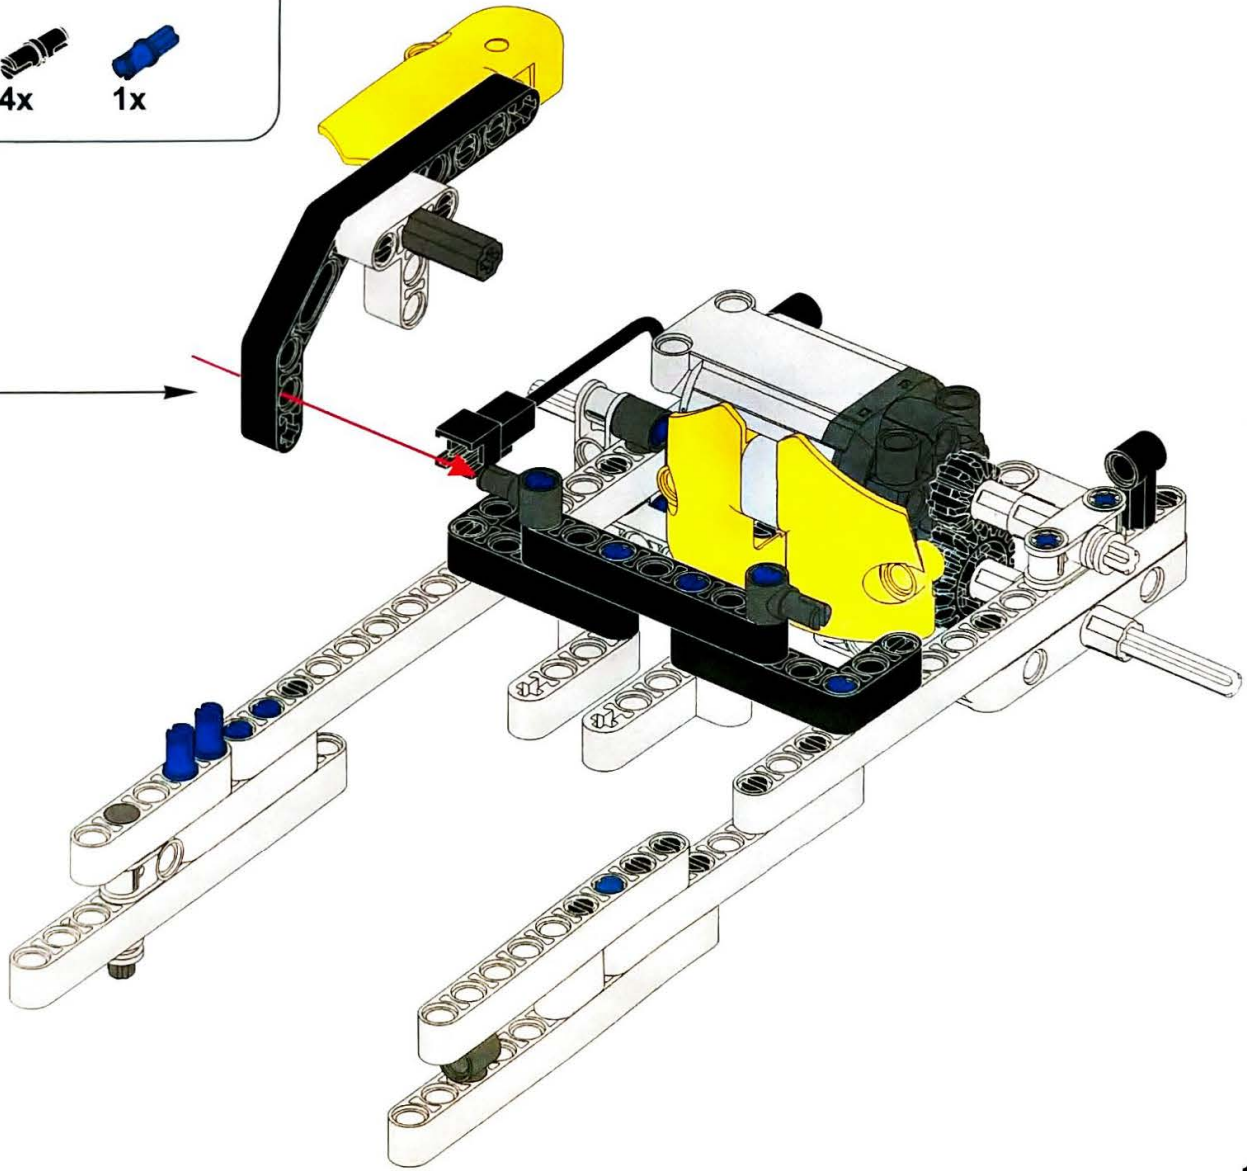

6+ AGES

NO.A-29

BUMBLEBEE

198 PCS

ALLOY DRIVE SHAFT
2.4GHz

TECHNOLOGY R/C
COMBINE BUILDING BLOCK WITH RADIO CONTROL

3D interactive instructions
download on your smart device

www.SDLTOYS.COM

10

11

12

13

14

15

16

17

18

19

2x

2x

2x

2x

20

2x